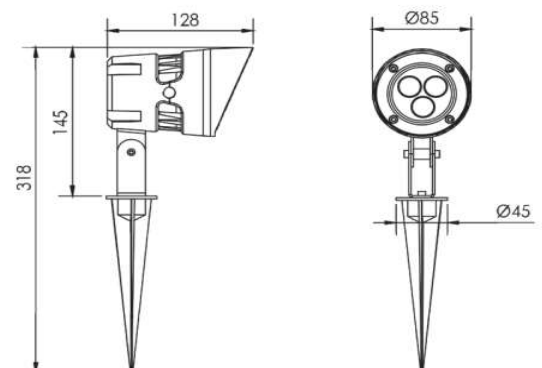

Remarks:-

Address: Plot #7 Saroorpur-Nangla Industrial Area,Ballabgarh-Sohna Road,Faridabad-121005

Email: info@sovitron.com